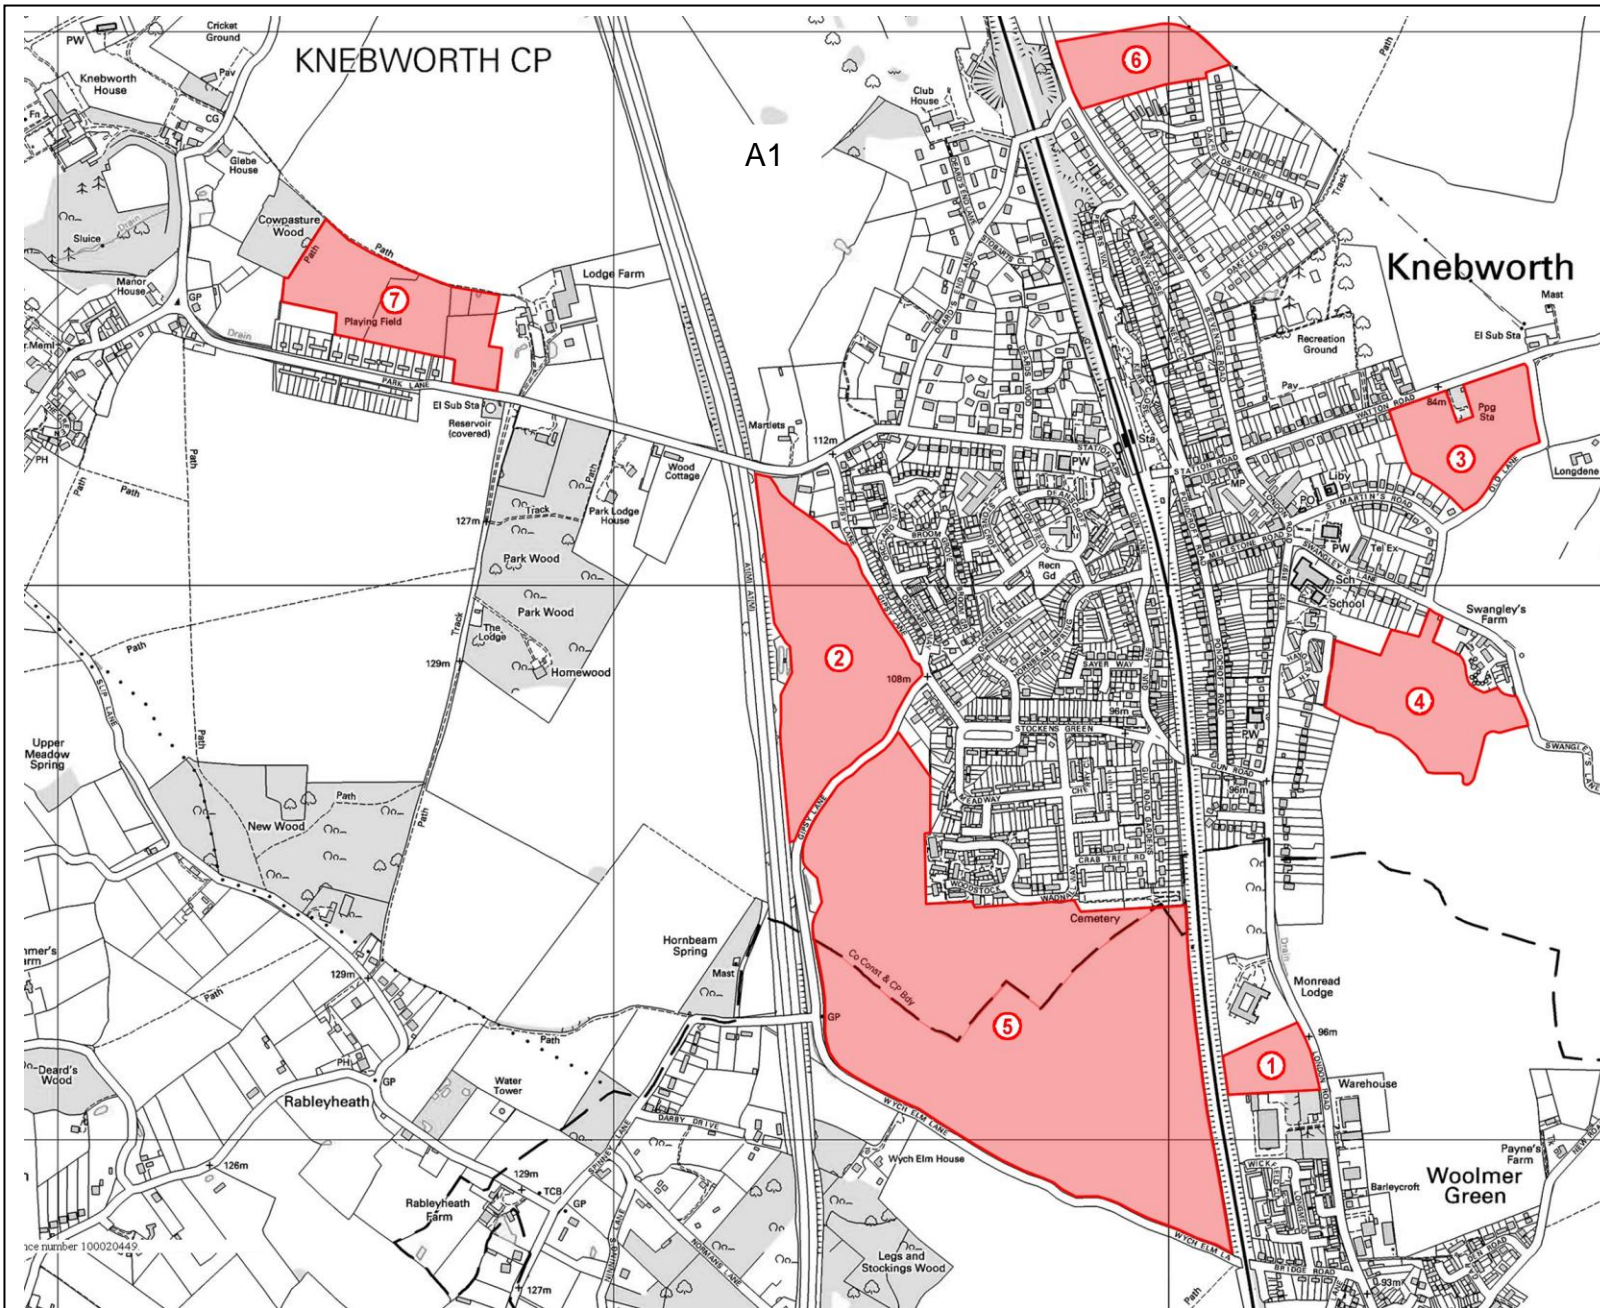

East of England Plan Review 2031 - Call for Proposals 75 (CP75)

Proposed Sites:

Site 1 - Woolmer Green Field, adjacent to Monread Care home
3.96 Acres

Site 2 - Gypsy Lane Field
24.18 Acres

Site 3 - Watton Road South Field
10.42 Acres

Site 4 - Swangleys Lane Field
14.04 Acres

Site 5 - South Knebworth Field, Knebworth and Welwyn Parish
92.53 Acres

Site 6 - Oakfield Avenue Extension
8.58 Acres

Site 7 - Park Lane Field, Old Knebworth
13.96 Acres